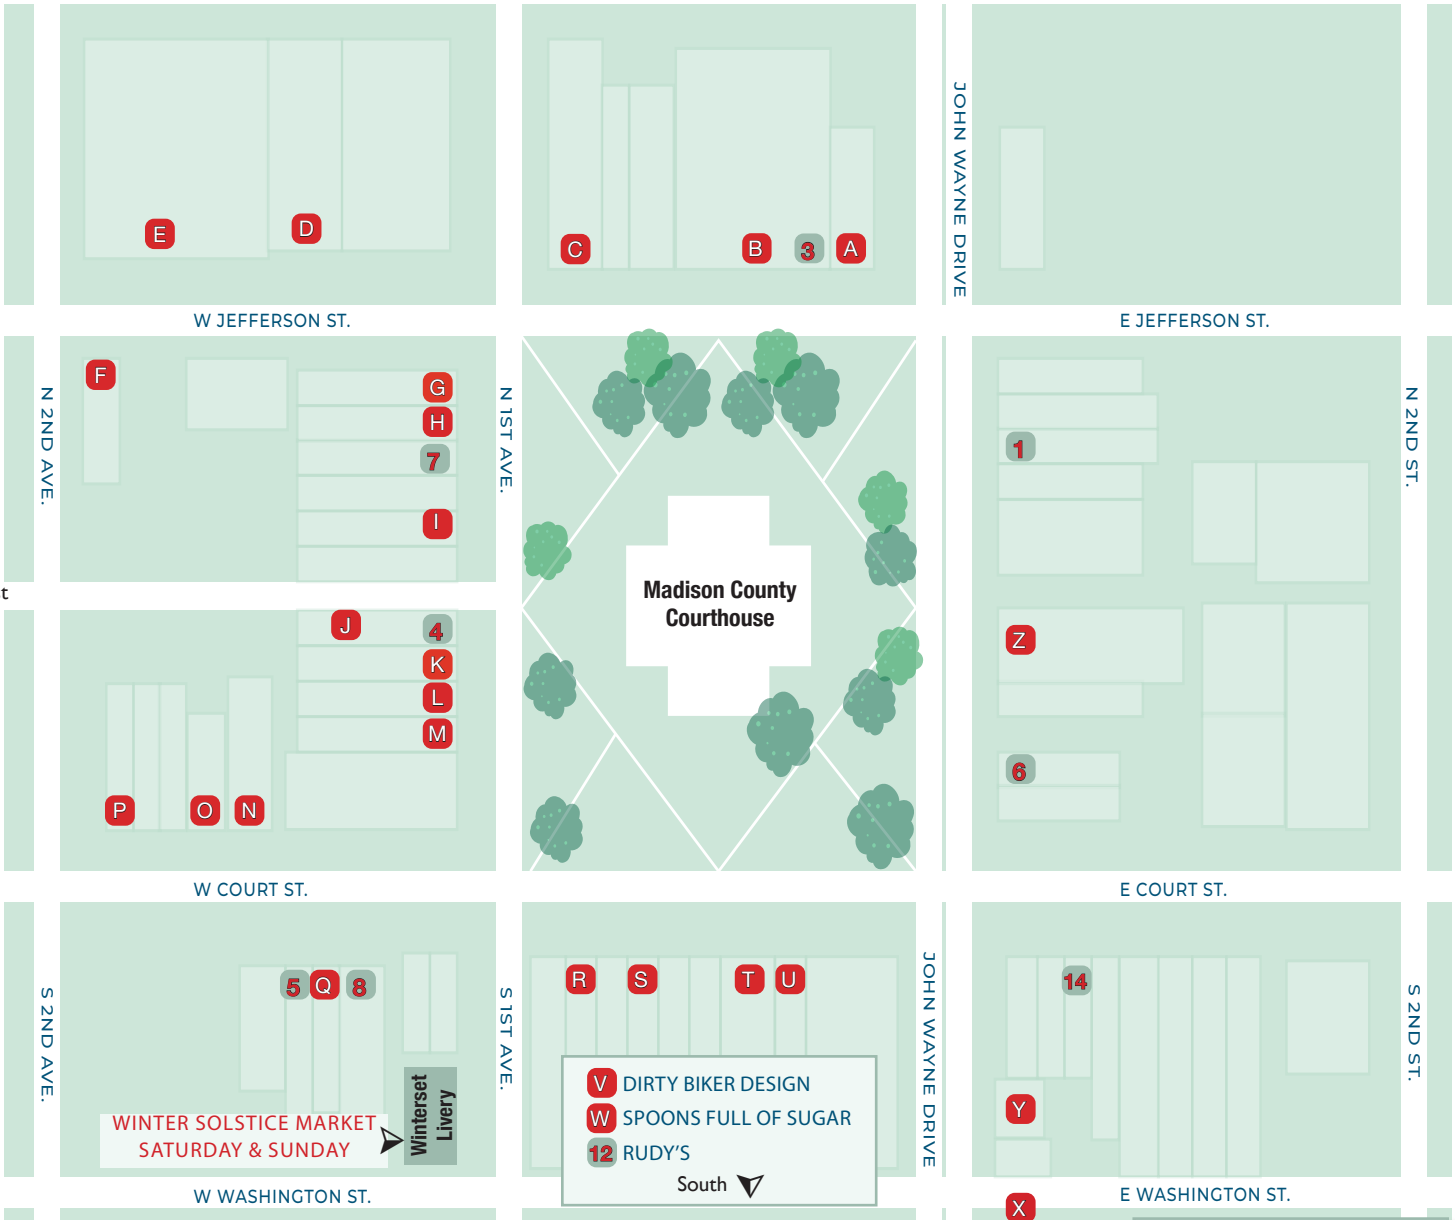

## Winterset

- North ▲
- 2 CABIN COFFEE
  - 4 COVERED BRIDGES WINERY
  - 6 HY-VEE MARKET GRILLE
  - 10 PIZZA HUT
  - 11 PIZZA RANCH
  - 13 SPORTS PAGE
  - 14 SUBWAY

- South ▼
- V DIRTY BIKER DESIGN
  - W SPOONS FULL OF SUGAR
  - 12 RUDY'S

- 16 BIG RACK BREWHAUS
- 18 MADISON COUNTY WINERY
- Southeast ▲

SHOP AND DINE IN WINTERSET, IOWA

### SHOP

- R** PIECE WORKS QUILT SHOP  
54 E. Court Avenue
- S** MADISON COUNTY MERCANTILE  
58 E. Court Avenue
- T** VILLAGE BOOTERY  
66 E. Court Avenue
- U** IOWA QUILT MUSEUM GIFT SHOP  
68 E. Court Avenue
- V** DIRTY BIKER DESIGN  
122 S. John Wayne Drive
- W** SPOONS FULL OF SUGAR  
420 S. John Wayne Drive
- X** JOHN WAYNE BIRTHPLACE & MUSEUM  
205 S. John Wayne Drive
- Y** THE FINISHING TOUCH  
109 S. John Wayne Drive
- Z** SHAWN'S FURNITURE  
109 N. John Wayne Drive

### DINE

- 8** MONTROSS PHARMACY SODA FOUNTAIN  
118 N. 1st Avenue
- 9** PETITE CAFE  
106 W. Court Avenue
- 10** PIZZA HUT  
110 E. Madison Street
- 11** PIZZA RANCH  
1009 John Wayne Drive North
- 12** RUDY'S  
419 S. John Wayne Drive
- 13** SPORTS PAGE  
224 IA-92
- 14** SUBWAY  
77 W. Green Street